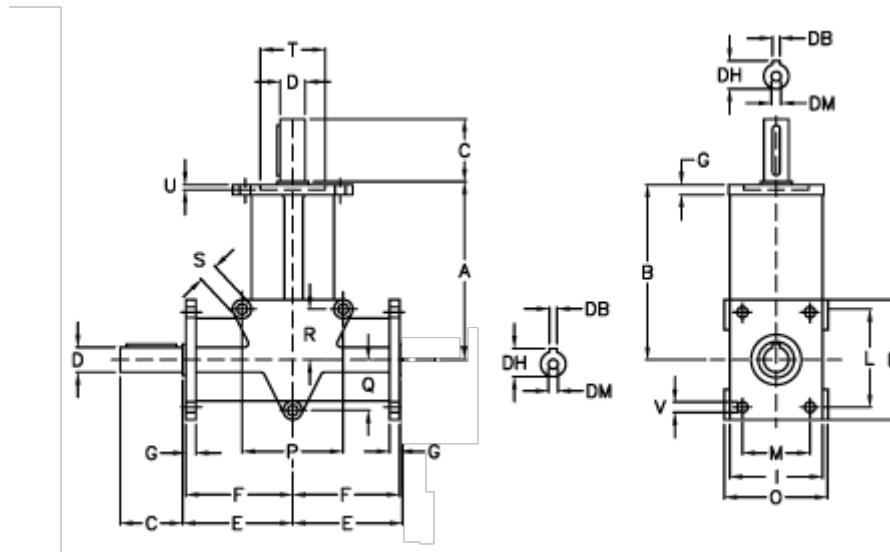

Article number: 2944020001200

Description: Bevel gear RAN 20SB i=1

Measures

A	= 142.5	E = 77.5	O = 76
B	= 140	F = 75	P = 76
C	= 50	G = 8	Q = 38
DB	= 6	H = 96	R = 38
Description	= RAN 20	I = 74	S = 9.0
DH	= 22.5	L = 76	T H7 = 52
D h6	= 20	M = 54	U = 4.0
DM	= M8	N = 8.5	V = 8.5

Weight (kg) = 3.2